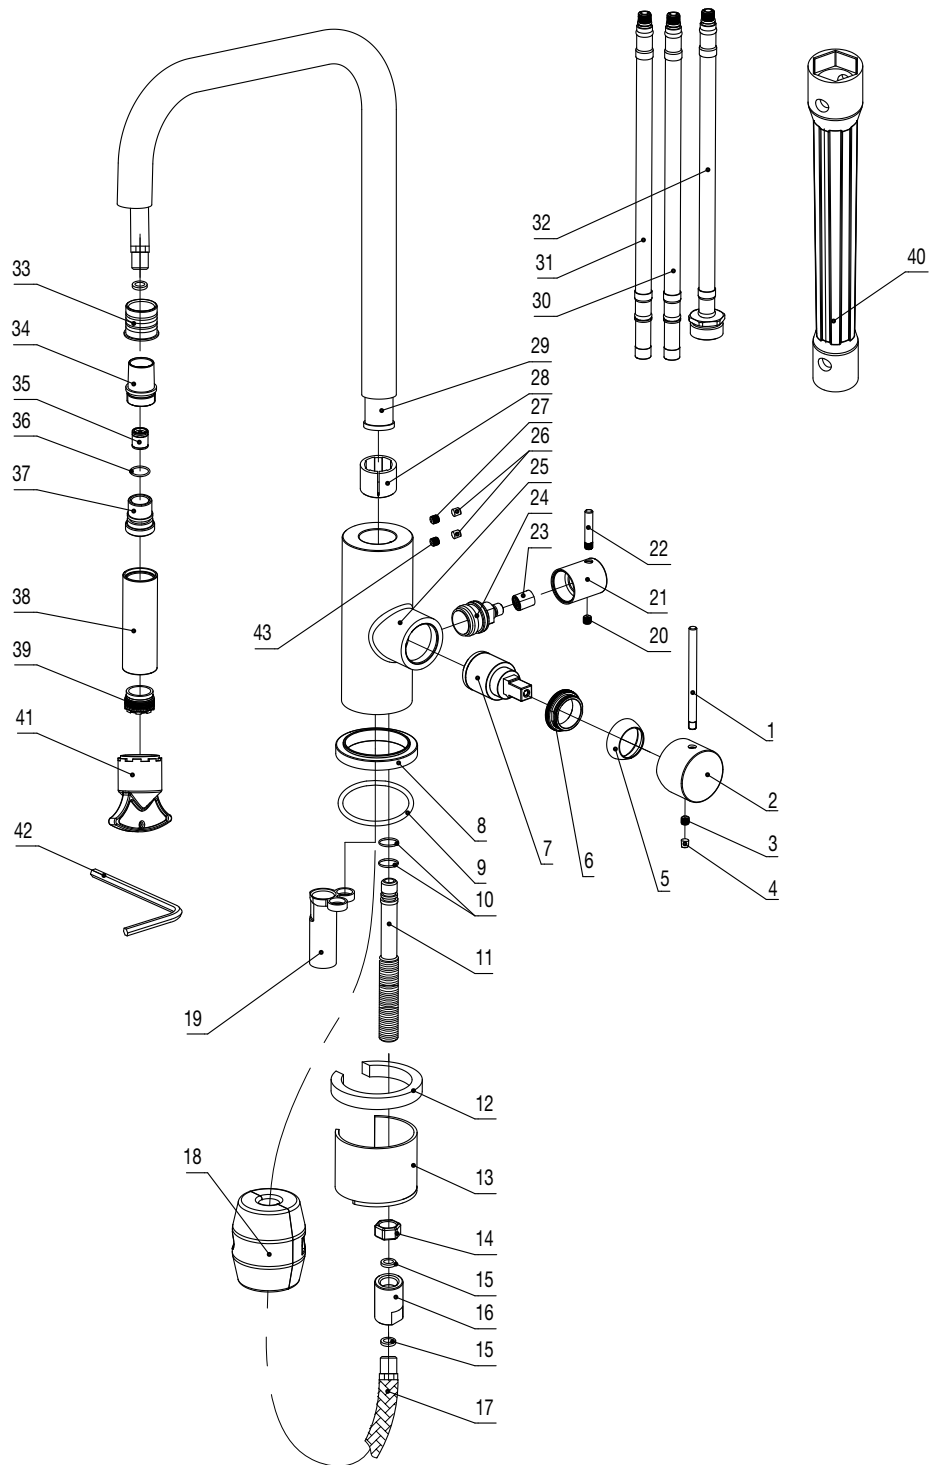

- 1 Handle bar
- 2 Handle base
- 3 Inner hex screw
- 4 Rubber
- 5 Cover ring
- 6 Screw nut
- 7 Cartridge
- 8 Base
- 9 O ring
- 10 O ring
- 11 Outlet connection
- 12 Plastic horseshoe
- 13 Horseshoe
- 14 Hex nut
- 15 Flat rubber gasket
- 16 Connector
- 17 Flexible hose
- 18 Weight
- 19 Sleeve
- 20 Inner hex screw
- 21 Handle bar
- 22 Handle base
- 23 Spline sleeve
- 24 Cartridge
- 25 Body
- 26 Decoration cover
- 27 Inner hex screw
- 28 Rubber
- 29 Spout
- 30 Flexible hose
- 31 Flexible hose
- 32 Flexible hose
- 33 Sleeve
- 34 Shower head joint
- 35 Check valve
- 36 O ring
- 37 Inner shower joint
- 38 Shower head cover
- 39 Aerator
- 40 Wrench
- 41 Wrench
- 42 Wrench
- 43 Inner hex screw

# Accent Square Coal D

Art no: 32117 RSK: 8311239

**SCANDTAP®**  
BATHROOM CONCEPTS

Scandtap AB, Olofsdalsvägen 21, 302 41 Halmstad, Sweden  
info@scandtap.com, www.scandtap.com